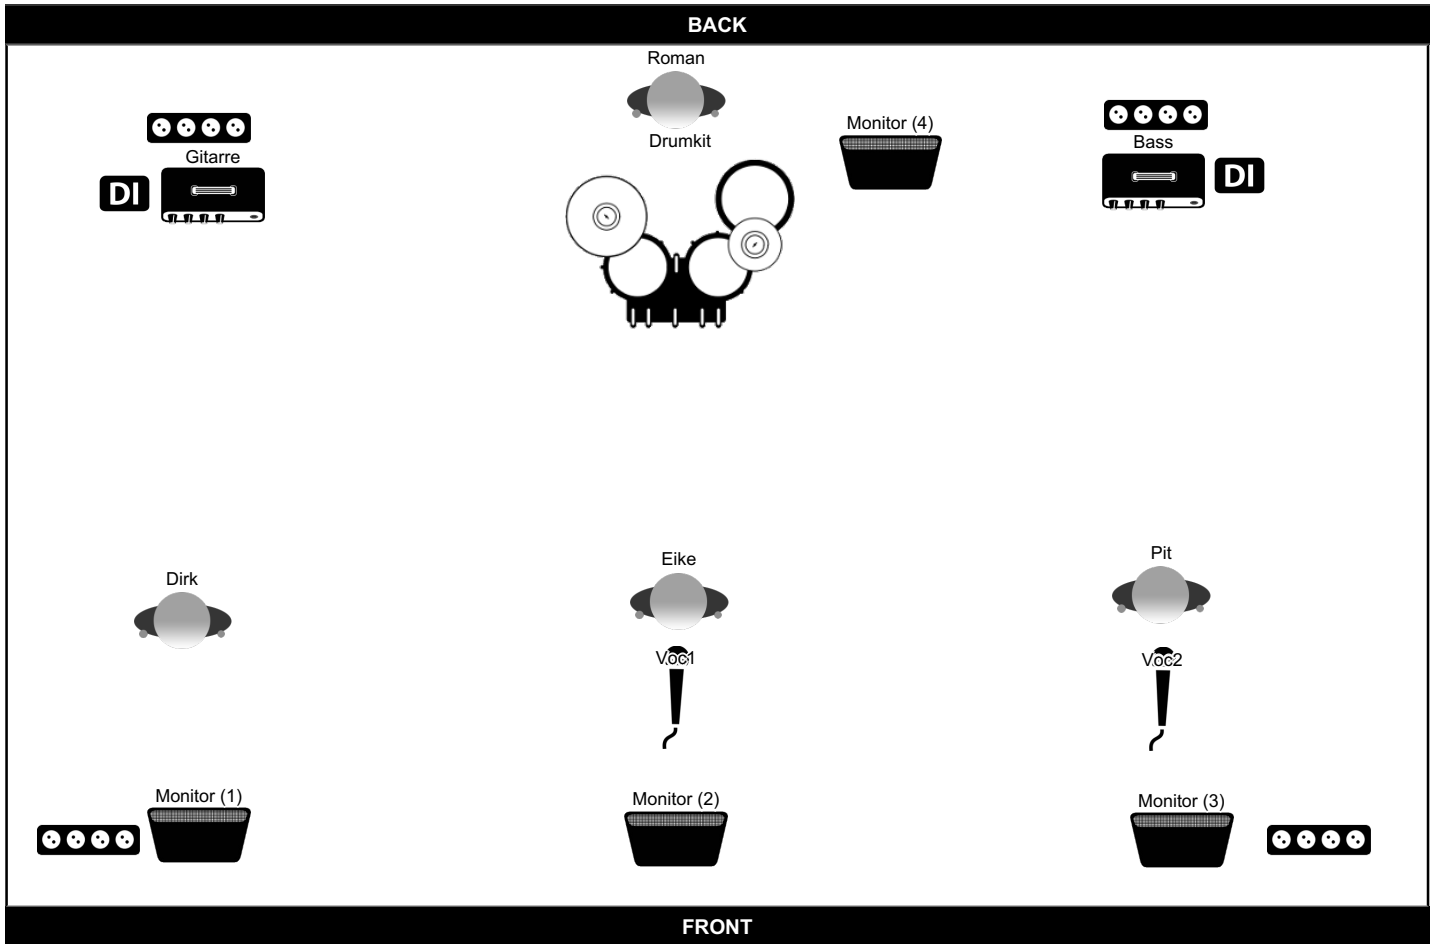

(Stage Rider Rage Pack)

Contact: (dirk-piel@t-online.de)

Extra Info

PA: Keine besonderen Wünsche. Sie sollte ausreichend für die Größe des Veranstaltungsortes sein und natürlich gut klingen ;)

Bei Fragen : 015234063180 oder dirk-piel@t-online.de

(Stage Rider Rage Pack)

Contact: (dirk-piel@t-online.de)

Channel list

Channel	Band Member	Instrument	Mic / DI	Insert
1	Roman	Kick		Comp/Gate
2	Roman	Snare		Comp/Gate
3	Roman	HiHat		
4	Roman	Tom		Comp/Gate
5	Roman	FloorTom		Comp/Gate
6	Roman	Cowbell		
7	Roman	Overhead		
8	Pit	Bass	DI	Comp
9	Dirk	Gitarre	DI wird mitgebracht	
10	Eike	Voc1	Wireless Mic	Comp
11	Pit	Voc2		Comp